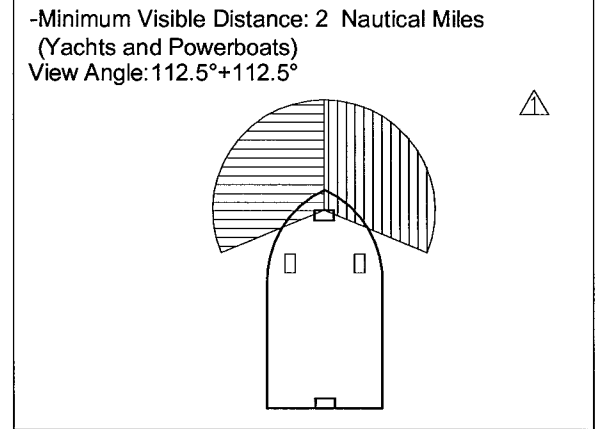

|                       |  |
|-----------------------|--|
| Rating                | 9-33V DC Multi-Voltage                 |
| Amps                  | 0.18Amps@12V                           |
| Insulation Resistance | DC 500V 100M ohm min.                  |
| Operating Temp        | -20°~+60°C                             |
| LED Lamp Type         | 0.2W x 12PCS                           |
| Type Approval         | IP 67<br>EMC EN55022<br>USCG ABYC A-16 |
| LED Lifespan          | 50,000 Hours                           |

Material:  
 -Housing: PC, Black  
 -Lens: PC, GREEN and RED  
 -Installation: White, PVC, 2.0M

**LED Navigation Lamp**  
 USCG Approval 33 CFR 183.810.  
 Meets ABYC A-16.  
 Tested by Imanna Lab., Inc. 1018  
 MARINEBEAM